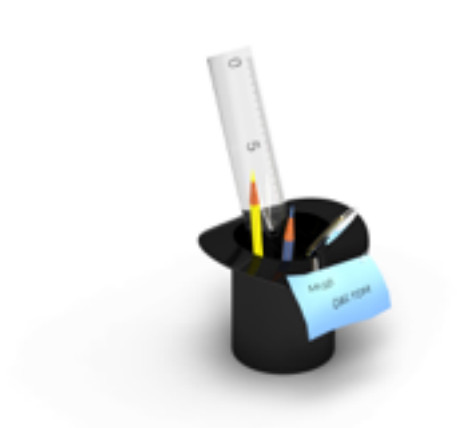

guard bookmark
material: ABS plastic

dream, sweet dream bookmark
material: ABS plastic

Moon tape dispenser
material: acrylic
Colour: black, white

Bird tape dispenser
material: acrylic
color: yellow, blue, black, red,white

horse tape dispenser
material: acrylic

magician cap penholder
material: Plastic
colour: red, black, white, blue,
yellow