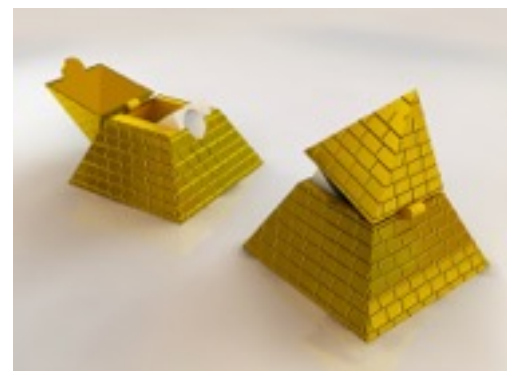

Teeth pencil sharpener
material: brass