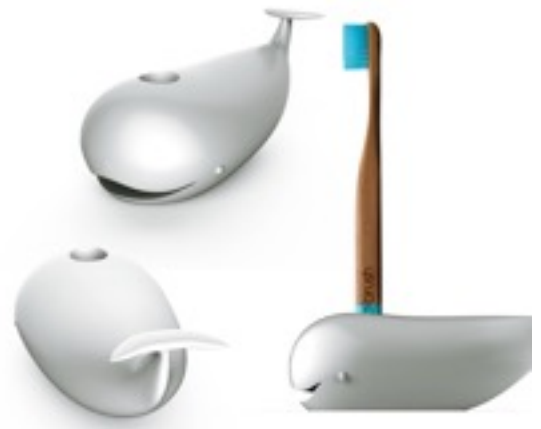

## Home

Desc: Silicon door stop  
Character: Music notes, get shit done, fxxk off  
Material: silicon  
colour: assorted

[www.gemlead.net](http://www.gemlead.net)

Desc: Tissue holder-skyline  
Character: Rome, Sydney, Berlin, Paris London  
Material: brass  
colour: gold

[www.gemlead.net](http://www.gemlead.net)

**Tissue holder**  
**Material: poly**  
**Character: Eiffel  
& Venus**  
**Colour: White**

Desc: type writer tissue box  
Material: ceramic  
colour: white

Desc: Pinocchio ipad stand  
Material: wood  
colour: colourful

Desc: teeth brush holder  
Material: ceramic  
colour: white

**ROME**

**PARIS**

**NEWYORK**

**Metro clock**

**Cities: NY, London, Tokyo, Moscow, Rome, Paris**

**Colour: White & black**

**Material: Acrylic**

## The Gondola iphone/ipad stand

Material: ceramic/wood/bamboo

colour: white, black