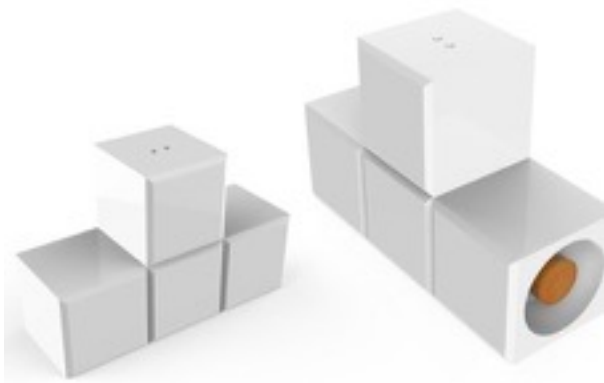

Kitchen

Statue of liberty salt & pepper
shaker
Material; Ceramic, glass

Pisa tower salt & pepper shaker
Material; Ceramic, glass

Tetris salt & pepper shaker
Material; Ceramic

Cheese
material: bambo & stainless steel

Tea infuser
Material: silicon

Dictator cookie cutter
Material: food-grade plastic
Character: Stalin, Mao, Che, Castro

super stars cookie cutter
Material: food-grade plastic
Character: Elvis Presley, Michael Jackson, Marilyn Monroe, Charlie Chaplin