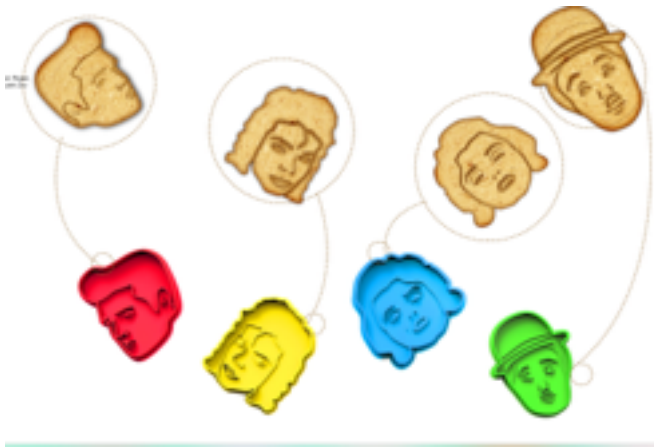

Kitchen

Statue of liberty salt & pepper
shaker
Material; Ceramic, glass

Pisa tower salt & pepper shaker
Material; Ceramic, glass

Tetris salt & pepper shaker
Material; Ceramic

Cheese
material: bambo & stainless steel

Tea infuser
Material: silicon

Dictator cookie cutter
Material: food-grade plastic
Character: Stalin, Mao, Che, Castro

super stars cookie cutter
Material: food-grade plastic
Character: Elvis Presley, Michael Jackson, Marilyn Monroe, Charlie Chaplin